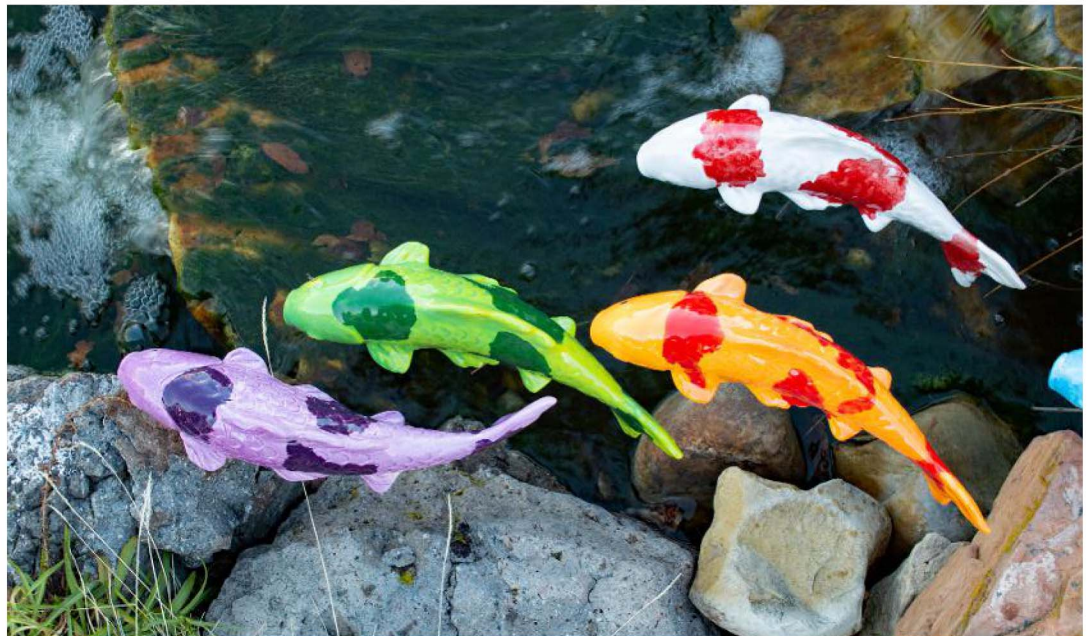

New! Garden Fish

The new Garden Fish are as realistic as they are beautiful. Measure 13" from head to tail. Available in Trout and Koi variety. Includes a double pronged stainless steel stake for secure planting. Frost Proof.

Trout

Koi Fish

Fuji Red

Persimmon

SeaGrass

Taro

Ocean

Mandarin Yellow