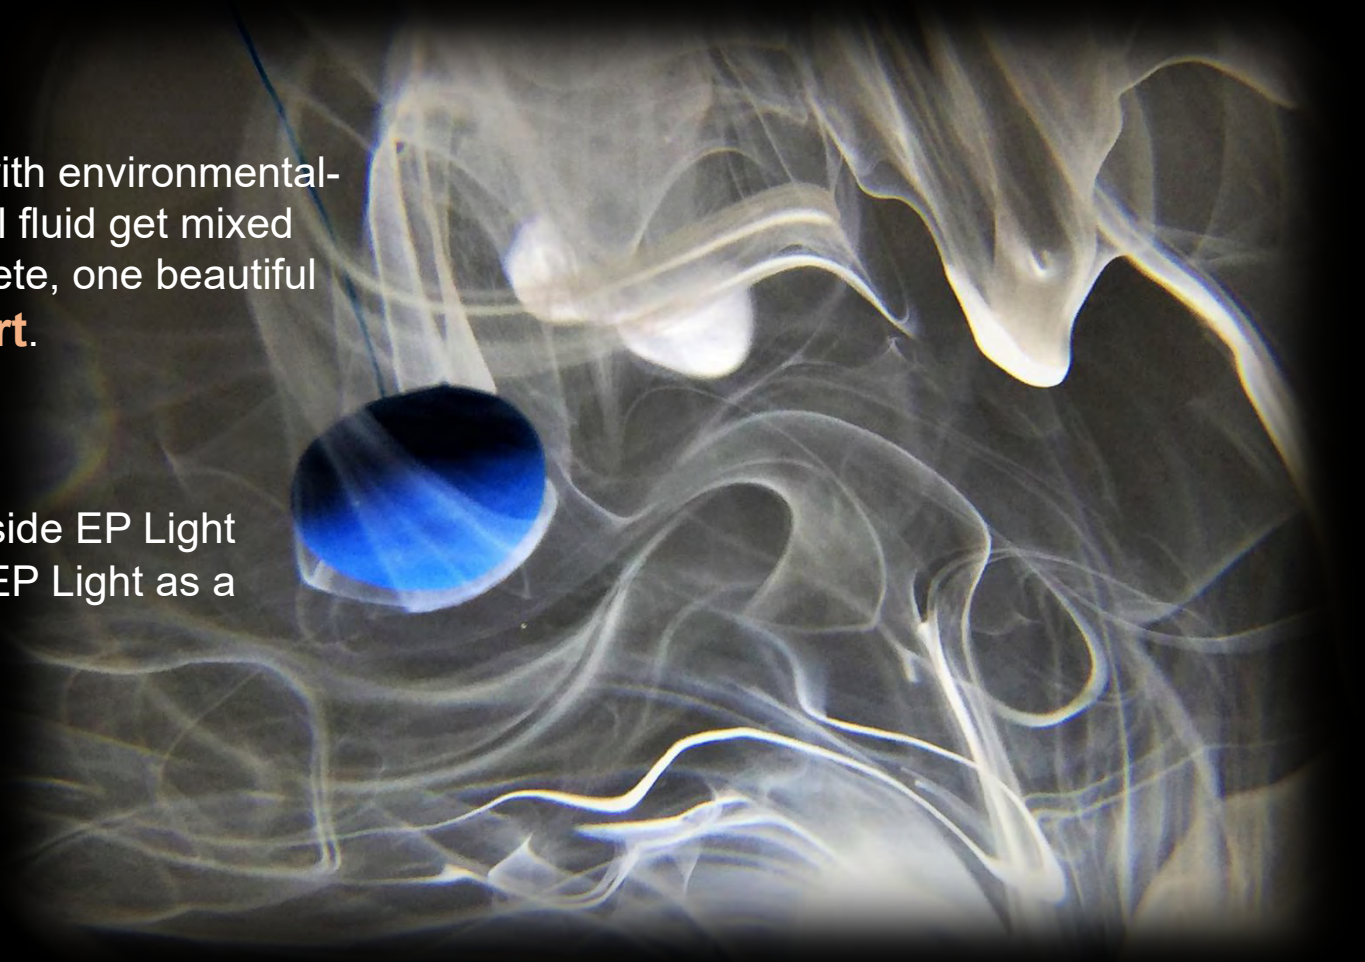

EP.LIGHT

► Details and Features

EP Light is an ambient light made from light bulbs with environmental-friendly injection inside. When the paint and colorful fluid get mixed inside as the stuffing. Once the solidification is complete, one beautiful moment will be captured, forever, as **a piece of art**.

Uniqueness: The actual color and paint curve inside EP Light is totally random and unique, since we treat every EP Light as a piece of art.

- Utility model patents
- Production process invention patent