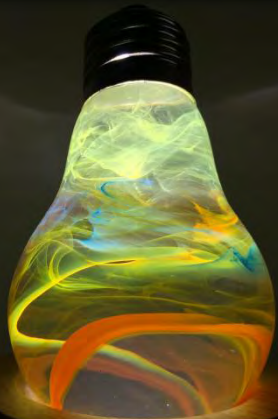

## ► Details and Features

EP Light is an ambient light made from light bulbs with environmental-friendly injection inside. When the paint and colorful fluid get mixed inside as the stuffing. Once the solidification is complete, one beautiful moment will be captured, forever, as **a piece of art**.

# ▶ Vintage Collection

**FIRE**

**ALICE**

**NEBULA**

**SOLAR CORONA**

**BLUE DROP**

**SPRING**

**WHITE HYDRANGEA**

# ▶ Edison Collection

**BLOOD**

**SOLAR SYSTEM**

**GALAXY**

**FIREWORKS**

**MEMORY**

**YELLOW HYDRANGEA**

**PINK HYDRANGEA**

**BLUE HYDRANGEA**

E.P.LIGHT